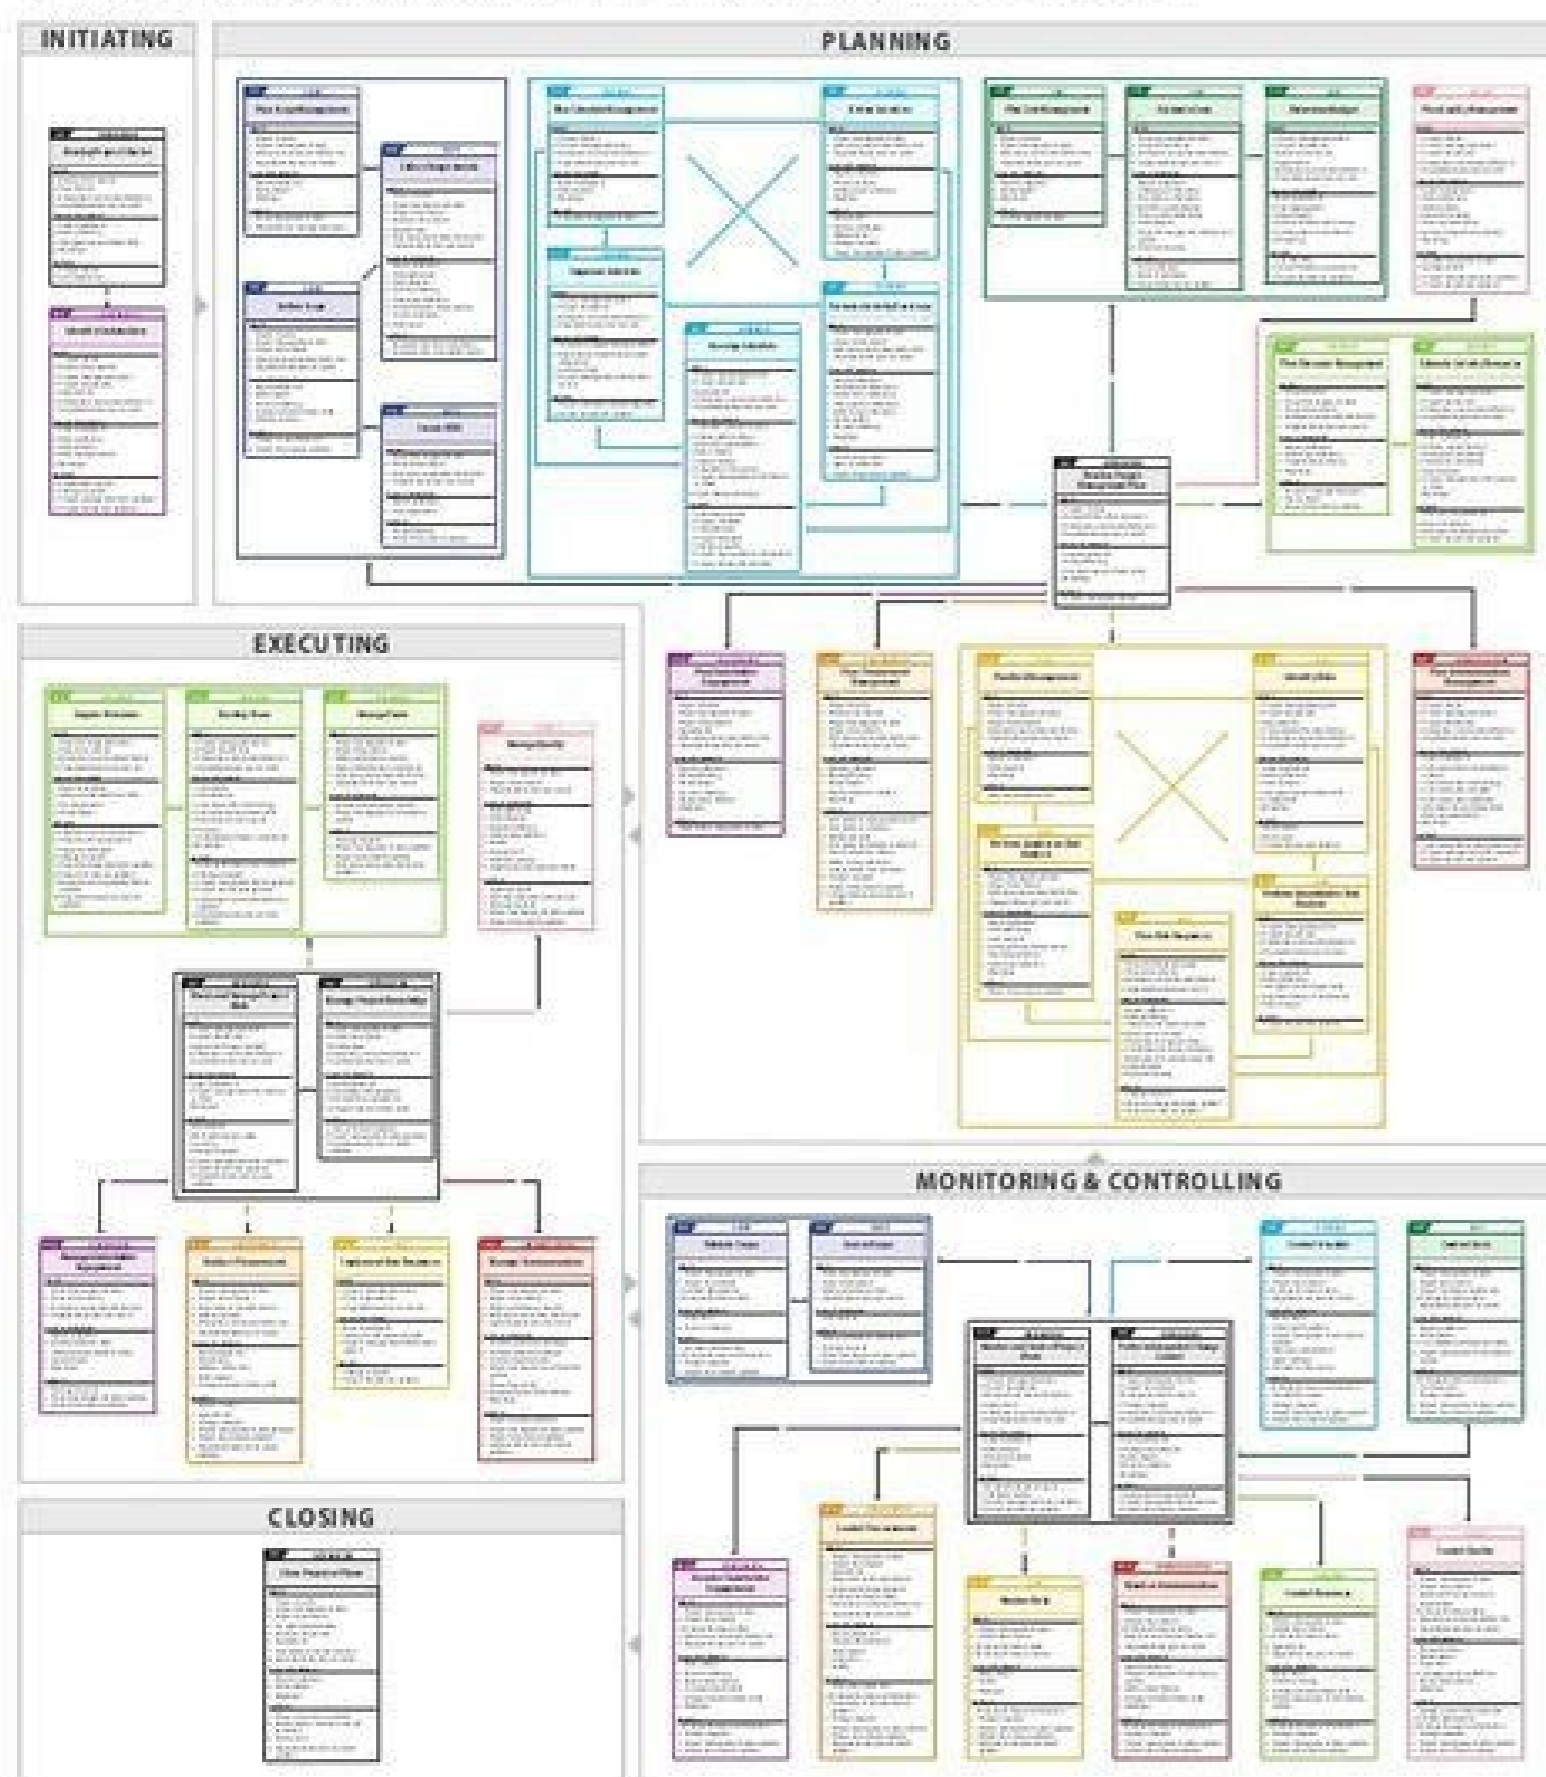

PMBOK® GUIDE 6TH EDITION - 49 PROJECT MANAGEMENT PROCESSES
Copyright © A Guide to the Project Management Body of Knowledge (PMBOK®) Guide - Sixth Edition, Copyright Project Management Institute, Inc. (2017). All rights reserved.
Become a member of the Project Management Institute (PMI) and download the PMBOK® Guide and other standards at: www.pmi.org

Imperative or Declarative Types of Sentences Worksheet
Name: _____ Date: _____
There are four kinds of sentences in the English language.
1. Imperative- gives a command (.)
2. Declarative- makes a statement (.)
Directions: Complete each sentence with the correct punctuation mark. Then label it if it is a declarative or imperative sentence.
Example A. You must go home directly after school.
Answer: Imperative Sentence
1. I am going on vacation very soon _____.
2. You need to remember to take out the trash after school _____.
3. You need to do your homework right after dinner _____.
4. Please let me know when it is time to go outside _____.
5. My favorite team won the game _____.
6. I love to eat cereal in the morning _____.